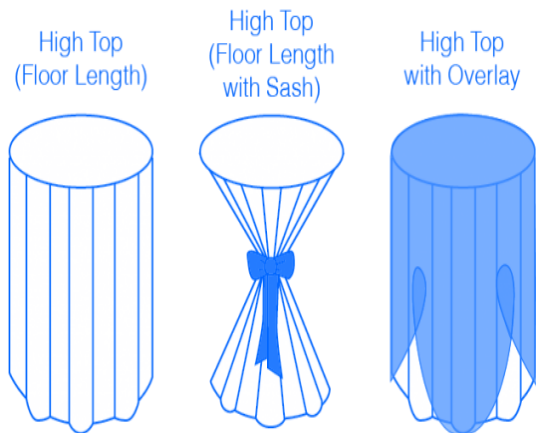

Linens Drop Lengths

To determine the cloth size that is right for your event, decide how far you would like your linen to drop on your table.

ROUND

STANDARD HEIGHT (30")

TALL COCKTAIL/BAR (40")

Use the chart below to choose the linen based on your size of table and desired drop. Please reference the illustrations above for any questions regarding drop lengths and overlays.

TABLE SIZE DIAMETER X HEIGHT	FLOOR LENGTH CLOTH	LAP LENGTH CLOTH	OVERLAY SIZE
72" RD X 30"	130"	108"	81" SQ OR 90" RD
60" RD X 30"	120"	90"	72" SQ OR 54" SQ
48" RD X 30"	108"	90"	72" SQ OR 54" SQ
30" RD X 40"	108" OR 120"		72" SQ OR 54" SQ
30" RD X 30"	90"		54" SQ
24" RD X 40"	108"		72" SQ OR 54" SQ